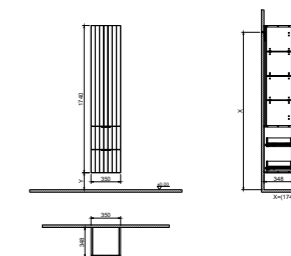

KB500012	KOBOS NOBLE COPPER HANDLE - ALUMINUM	Aluminum	9,60 €
KB500013	KOBOS NOBLE MATT BLACK KULP - ALUMINUM	Aluminum	10,20 €
KB500014	KOBOS NOBLE GOLDEN HANDLE	Aluminum	9,60 €
KB500015	KOBOS NOBLE COPPER LEG - ALUMINUM	Aluminum	33,80 €
KB500016	KOBOS NOBLE MATT BLACK LEG - ALUMINUM	Aluminum	21,40 €
KB500017	KOBOS NOBLE GOLDEN LEG	Aluminum	22,40 €