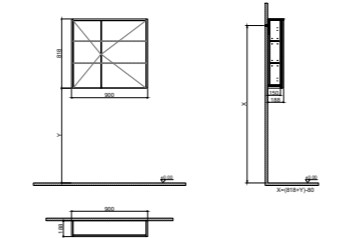

KB300006	KOBOS META 121 CM MIRROR CABINET ANTHRACITE	MATT PET FOLIO FINISH OVER MDF - LED	264,00 €
KB300007	KOBOS META 121 CM MIRROR CABINET LIGHT GREY	MATT PET FOLIO FINISH OVER MDF - LED	264,00 €
KB300008	KOBOS META 121 CM MIRROR CABINET BIANCO	MATT PET FOLIO FINISH OVER MDF - LED	264,00 €