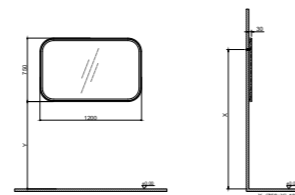

KB810022	KOBOS GLORÍA 75X120 MM MIRROR ARGENTO	OVAL RECTANGULAR MIRROR	480,00 €
KB810122	KOBOS GLORÍA 75X120 MM MIRROR BEIGE	OVAL RECTANGULAR MIRROR	480,00 €
KB810222	KOBOS GLORÍA 75X120 MM MIRROR BIANCO	OVAL RECTANGULAR MIRROR	480,00 €

WxDxH 75x3x120 cm

30 MM MDF LACQUER PAINT MATT FINISH 4 MM MIRROR- Led Lighting

- 4000K and IP44, luminaire LED lighting is available.
- It should be connected directly to 220V power and should not be controlled from a room switch or a second switch.