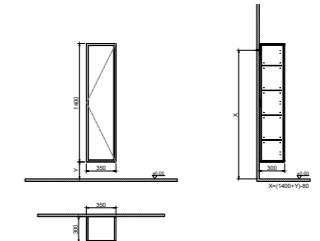

- All furniture is covered by a 2-year warranty.
- Please refer to the technical drawings for the exact dimensions of all products.