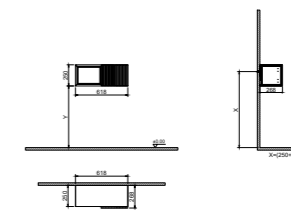

BELLA

Product Code	Product Descriptions	Exterior / Interior Material	Price

KB710024	NEW BELLA 80 CM VANITY UNIT VANILLA	MDF MATT LACQUER PAINT FINISH	290,00 €
KB710025	NEW BELLA 80 CM VANITY UNIT BLUE GREY	MDF MATT LACQUER PAINT FINISH	290,00 €
KB710026	NEW BELLA 80 CM VANITY UNIT LUNA	MDF MATT LACQUER PAINT FINISH	290,00 €

- Waste trap and strainer: These components are not included and must be purchased separately.
- Washbasin and Countertop: Not included in the product. Please refer to the product compatibility matrix/chart to select and order it separately.

KB710027	NEW BELLA 100 CM VANITY UNIT VANILLA	MDF MATT LACQUER PAINT FINISH	304,00 €
KB710028	NEW BELLA 100 CM VANITY UNIT BLUE GREY	MDF MATT LACQUER PAINT FINISH	304,00 €
KB710029	NEW BELLA 100 CM VANITY UNIT LUNA	MDF MATT LACQUER PAINT FINISH	304,00 €

WxDxH 100x45x30 cm

- Waste trap and strainer: These components are not included and must be purchased separately.
- Washbasin and Countertop: Not included in the product. Please refer to the product compatibility matrix/chart to select and order it separately.

KB700030	KOBOS BELLA WALL HUNG LOWER UNIT WITH DRAWER AND OPEN SHELF VANILLA	MDF MATT LACQUER PAINT FINISH / LEFTID WOOD	514,00 €
KB700031	KOBOS BELLA WALL HUNG LOWER UNIT WITH DRAWER AND OPEN SHELF BLUE GREY	MDF MATT LACQUER PAINT FINISH / LEFTID WOOD	514,00 €
KB700032	KOBOS BELLA WALL HUNG LOWER UNIT WITH DRAWER AND OPEN SHELF LUNA	MDF MATT LACQUER PAINT FINISH / LEFTID WOOD	514,00 €

WxDxH 83x45x25 cm

- All furniture is covered by a 2-year warranty.
- Please refer to the technical drawings for the exact dimensions of all products.

BELLA

Product Code	Product Descriptions	Exterior / Interior	Price