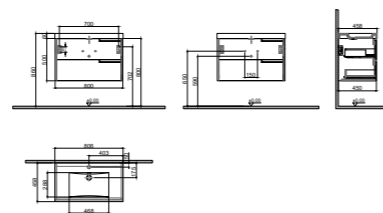

WxDxH 80x45x50 cm

- Waste trap and strainer: These components are not included and must be purchased separately.
- Washbasin and Countertop: Not included in the product. Please refer to the product compatibility matrix/chart to select and order it separately.