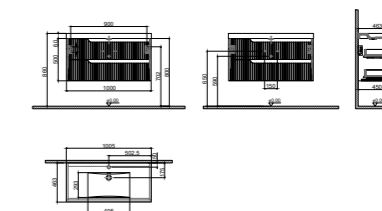

WxDxH 100x45x50 cm

- Waste trap and strainer: These components are not included and must be purchased separately.
- Washbasin and Countertop: Not included in the product. Please refer to the product compatibility matrix/chart to select and order it separately.