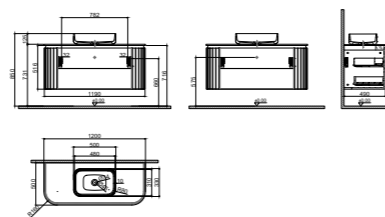

KB1PPTS500	POLIPURE CURVED FLUTED COUNTERTOP BASIN WITH TAP HOLE RECTANGULAR BRIGHT WHITE	ON-TOP / VESSEL BOWL BASIN ACRYLIC	183,00 €
KB4PPTS500	POLIPURE CURVED FLUTED COUNTERTOP BASIN WITH TAP HOLE RECTANGULAR MATT BEIGE	ON-TOP / VESSEL BOWL BASIN ACRYLIC	229,00 €

GxDxY 50x33x12,5 cm

MATT BEIGE - BRIGHT WHITE

- WITHOUT TAP AND OVERFLOW HOLES

- All furniture is covered by a 2-year warranty.
- Please refer to the technical drawings for the exact dimensions of all products.

GLORIA

NEW

KOBOS

Product Code	Product Descriptions	Exterior / Interior	Price

KB800021	KOBOS GLORIA Curved Fluted Wall Mounted Tall Cabinet ARGENTO	MDF MATT LACQUER PAINT FINISH	596,00 €
KB800121	KOBOS GLORIA Curved Fluted Wall Mounted Tall Cabinet BEIGE	MDF MATT LACQUER PAINT FINISH	596,00 €
KB800221	KOBOS GLORIA Curved Fluted Wall Mounted Tall Cabinet BIANCO	MDF MATT LACQUER PAINT FINISH	596,00 €

WxDxH 40x35x130 cm