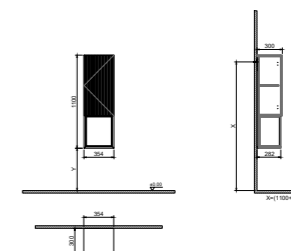

- All furniture is covered by a 2-year warranty.
- Please refer to the technical drawings for the exact dimensions of all products.