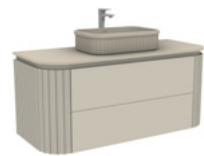

WxDxH 120x50x50 cm

- Waste trap and strainer: These components are not included and must be purchased separately.
- Washbasin and Countertop: Not included in the product. Please refer to the product compatibility matrix/chart to select and order it separately.