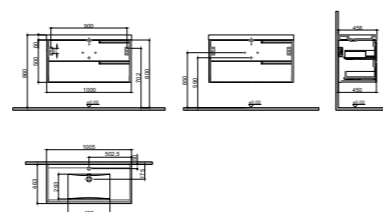

EYLÜL

Product Code	Product Descriptions	Exterior / Interior Material	Price

KB100043	EYLÜL 80 CM VANITY UNIT WHITE	MDF MATT LACQUER PAINT FINISH	436,00 €
KB100044	EYLÜL 80 CM VANITY UNIT INDIGO GREY	MDF MATT LACQUER PAINT FINISH	436,00 €
KB100045	EYLÜL 80 CM VANITY UNIT VANILLA	MDF MATT LACQUER PAINT FINISH	436,00 €
KB710107	EYLÜL 80 CM VANITY UNIT ARGENTO	MDF MATT LACQUER PAINT FINISH	436,00 €

- Waste trap and strainer: These components are not included and must be purchased separately.
- Washbasin and Countertop: Not included in the product. Please refer to the product compatibility matrix/chart to select and order it separately.

KB100047	EYLÜL 100 CM VANITY UNIT WHITE	MDF MATT LACQUER PAINT FINISH	463,00 €
KB100048	EYLÜL 100 CM VANITY UNIT INDIGO GREY	MDF MATT LACQUER PAINT FINISH	463,00 €
KB100049	EYLÜL 100 CM VANITY UNIT VANILLA GREY	MDF MATT LACQUER PAINT FINISH	463,00 €
KB710108	EYLÜL 100 CM VANITY UNIT ARGENTO	MDF MATT LACQUER PAINT FINISH	463,00 €

- Waste trap and strainer: These components are not included and must be purchased separately.
- Washbasin and Countertop: Not included in the product. Please refer to the product compatibility matrix/chart to select and order it separately.

- All furniture is covered by a 2-year warranty.
- Please refer to the technical drawings for the exact dimensions of all products.

EYLÜL

Product Code	Product Descriptions	Exterior / Interior Material	Price

KB400040	EYLÜL TALL CABINET INDIGO GREY	MDF MATT LACQUER PAINT FINISH	356,00 €
KB400038	EYLÜL TALL CABINET WHITE	MDF MATT LACQUER PAINT FINISH	356,00 €
KB400042	EYLÜL TALL CABINET VANILLA GREY	MDF MATT LACQUER PAINT FINISH	356,00 €
KB710109	EYLÜL TALL CABINET ARGENTO	MDF MATT LACQUER PAINT FINISH	356,00 €

WxDxH 35x30x120 cm