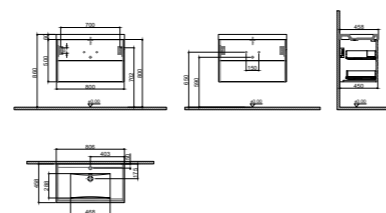

KB790440	KOBOS SERENITY 80 CM Double Door Wall-hung Basin Unit Unit ROSE	MELAMINE FACED PARTICLE BOARD	192,00 €
KB790540	KOBOS SERENITY 80 CM Double Door Wall-hung Basin Unit Unit LATTE	MELAMINE FACED PARTICLE BOARD	192,00 €
KB790640	KOBOS SERENITY 80CM Double Door Wall-hung Basin Unit MOON GREY	MELAMINE FACED PARTICLE BOARD	192,00 €
KB790740	KOBOS SERENITY 80CM Double Door Wall-hung Basin Unit CARBON GREY	MELAMINE FACED PARTICLE BOARD	192,00 €

WxDxH 80x45x50 cm