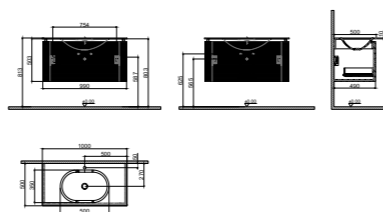

KB800011	KOBOS VANESSA 120 CM Wall-hung Ribbed Glass MDF Drawer Vanity Unit DEEP BLUE	RIBBED GLASS COVERED MDF	625,00 €
KB810011	KOBOS VANESSA 120 CM Wall-hung Ribbed Glass MDF Drawer Vanity Unit VIZON	RIBBED GLASS COVERED MDF	625,00 €

WxDxH 120x50x50 cm