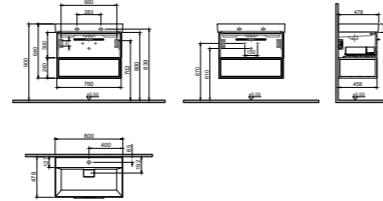

WxDxH 80x45x30 cm

- Waste trap and strainer: These components are not included and must be purchased separately.
- Washbasin and Countertop: Not included in the product. Please refer to the product compatibility matrix/chart to select and order it separately.