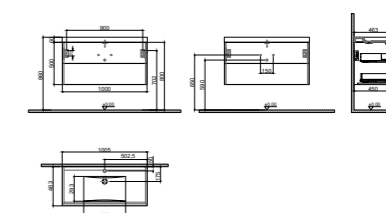

KB800440	KOBOS SERENITY 100 CM Double Drawer Wall-hung Basin Unit Unit ROSE	MELAMINE FACED PARTICLE BOARD	201,00 €
KB800540	KOBOS SERENITY 100 CM Double Drawer Wall-hung Basin Unit LATTE	MELAMINE FACED PARTICLE BOARD	201,00 €
KB800640	KOBOS SERENITY 100 CM Double Drawer Wall-hung Basin Unit MOON GREY	MELAMINE FACED PARTICLE BOARD	201,00 €
KB800740	KOBOS SERENITY 100 Double Drawer Wall-hung Basin Unit CARBON GREY	MELAMINE FACED PARTICLE BOARD	201,00 €

WxDxH 100x45x50 cm