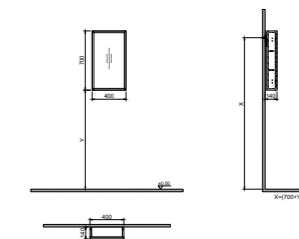

KB800066	KOBOS LUMIA FURNSPIN ROTATING TALL CABINET WITH MIRROR STONE GREY	MDF LACQUERED PANEL - LED	1.769,00 €
KB800166	KOBOS LUMIA FURNSPIN ROTATING TALL CABINET WITH MIRROR PLATINUM	MDF LACQUERED PANEL - LED	1.769,00 €
KB800266	KOBOS LUMIA FURNSPIN ROTATING TALL CABINET WITH MIRROR SMOKE GREY	MDF LACQUERED PANEL - LED	1.769,00 €

WxDxH 30x30x140 cm