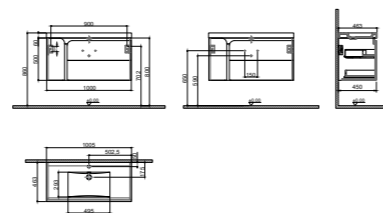

FUTURE

Product Code	Product Descriptions	Exterior / Interior Material	Price

KB100025	FUTURE 80 CM VANITY UNIT WHITE	MDF MATT LACQUER PAINT FINISH	462,00 €
KB100026	FUTURE 80 CM VANITY UNIT INDIGO GREY	MDF MATT LACQUER PAINT FINISH	462,00 €
KB100027	FUTURE 80 CM VANITY UNIT VANILLA	MDF MATT LACQUER PAINT FINISH	462,00 €
KB710110	FUTURE 80 CM VANITY UNIT ARGENTO	MDF MATT LACQUER PAINT FINISH	462,00 €

WxDxH 80x45x50 cm

- Waste trap and strainer: These components are not included and must be purchased separately.
- Washbasin and Countertop: Not included in the product. Please refer to the product compatibility matrix/chart to select and order it separately.

KB100028	FUTURE 100 CM VANITY UNIT WHITE	MDF MATT LACQUER PAINT FINISH	485,00 €
KB100029	FUTURE 100 CM VANITY UNIT INDIGO GREY	MDF MATT LACQUER PAINT FINISH	485,00 €
KB100030	FUTURE 100 CM VANITY UNIT VANILLA)	MDF MATT LACQUER PAINT FINISH	485,00 €
KB710111	FUTURE 100 CM VANITY UNIT ARGENTO	MDF MATT LACQUER PAINT FINISH	485,00 €

- Waste trap and strainer: These components are not included and must be purchased separately.
- Washbasin and Countertop: Not included in the product. Please refer to the product compatibility matrix/chart to select and order it separately.

- All furniture is covered by a 2-year warranty.
- Please refer to the technical drawings for the exact dimensions of all products.

FUTURE

Product Code	Product Descriptions	Exterior / Interior	Price

KB400028	FUTURE TALL CABINET WHITE	MDF MATT LACQUER PAINT FINISH	364,00 €
KB400029	FUTURE TALL CABINET INDIGO GREY	MDF MATT LACQUER PAINT FINISH	364,00 €
KB400031	FUTURE TALL CABINET VANILLA	MDF MATT LACQUER PAINT FINISH	364,00 €
KB710112	FUTURE TALL CABINET ARGENTO	MDF MATT LACQUER PAINT FINISH	364,00 €

WxDxH 35x30x120 cm