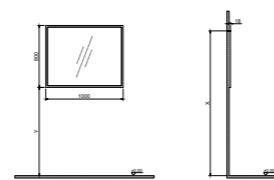

KB500002	KOBOS NOBLE 80 CM OPEN SHELF ARGENTO	MDF MATT LACQUER PAINT FINISH	245,00 €
KB500003	KOBOS NOBLE 80 CM OPEN SHELF BIANCO	MDF MATT LACQUER PAINT FINISH	245,00 €
KB500004	KOBOS NOBLE 80 CM OPEN SHELF LUNA	MDF MATT LACQUER PAINT FINISH	245,00 €
KB500005	KOBOS NOBLE 80 CM OPEN SHELF LIGHT BLUE	MDF MATT LACQUER PAINT FINISH	245,00 €
KB500006	KOBOS NOBLE 80 CM OPEN SHELF MINT	MDF MATT LACQUER PAINT FINISH	245,00 €