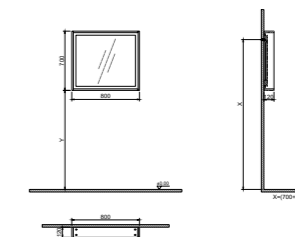

WxDxH 80x10x70 cm

**18 MM MELAMINE FACED PARTICLE BOARD  
4 MM MIRROR**

- Led Lighting.
- 4000K and IP44, luminaire LED lighting is available.
- It should be connected directly to 220V power and should not be controlled from a room switch or a second switch.