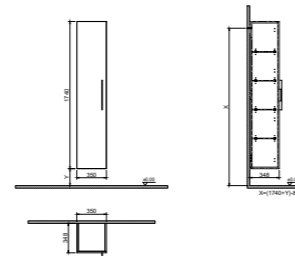

WxDxH 35x35x175 cm

- All furniture is covered by a 2-year warranty.
- Please refer to the technical drawings for the exact dimensions of all products.