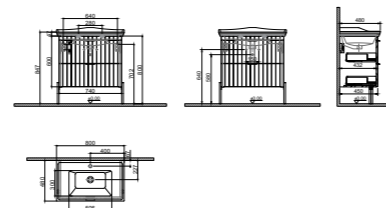

KB710050	NOBLE 100 CM VANITY UNIT ARGENTO	MDF MATT LACQUER PAINT FINISH	491,00 €
KB710051	NOBLE 100 CM VANITY UNIT BIANCO	MDF MATT LACQUER PAINT FINISH	491,00 €
KB710052	NOBLE 100 CM VANITY UNIT LUNA	MDF MATT LACQUER PAINT FINISH	491,00 €
KB710053	NOBLE 100 CM VANITY UNIT LIGHT BLUE	MDF MATT LACQUER PAINT FINISH	491,00 €
KB710054	NOBLE 100 CM VANITY UNIT MINT	MDF MATT LACQUER PAINT FINISH	491,00 €