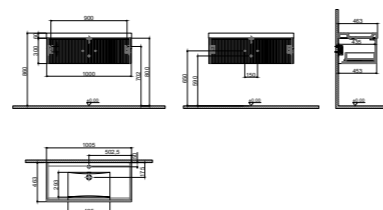

KB700030	KOBOS BELLA WALL HUNG LOWER UNIT WITH DRAWER AND OPEN SHELF VANILLA	MDF MATT LACQUER PAINT FINISH / LEFTID WOOD	514,00 €
KB700031	KOBOS BELLA WALL HUNG LOWER UNIT WITH DRAWER AND OPEN SHELF BLUE GREY	MDF MATT LACQUER PAINT FINISH / LEFTID WOOD	514,00 €
KB700032	KOBOS BELLA WALL HUNG LOWER UNIT WITH DRAWER AND OPEN SHELF LUNA	MDF MATT LACQUER PAINT FINISH / LEFTID WOOD	514,00 €

WxDxH 83x45x25 cm