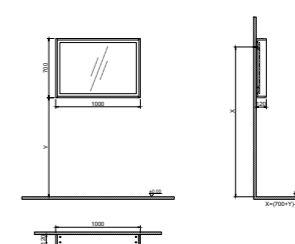

- All furniture is covered by a 2-year warranty.
- Please refer to the technical drawings for the exact dimensions of all products.