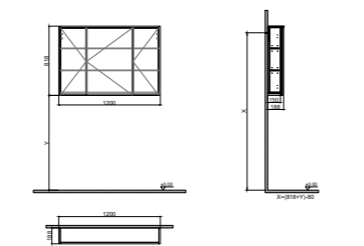

COUNTERTOPS

Product Code	Product Descriptions	Exterior / Interior Material	Price

KB2PPT81046	POLIPURE COUNTERTOP MATT BLACK, 81X46 CM	ACRYLIC	136,00 €
KB1PPT81046	POLIPURE COUNTERTOP WHITE, 81X46 CM	ACRYLIC	129,00 €

WxDxH 81x46x1,5 cm

- Without tap and overflow holes.
- Holes will be drilled according to the sink and faucet to be used during installation.

KB2PPT101046	POLIPURE COUNTERTOP MATT BLACK, 101*46 CM	ACRYLIC	170,00 €
KB1PPT101046	POLIPURE COUNTERTOP WHITE, 101*46 CM	ACRYLIC	161,00 €

WxDxH 101x46x1,5 cm

- Without tap and overflow holes.
- Holes will be drilled according to the sink and faucet to be used during installation.

KB2PPT121046	POLIPURE COUNTERTOP MATT BLACK, 121*46	ACRYLIC	203,00 €
KB1PPT121046	POLIPURE COUNTERTOP WHITE, 121*46	ACRYLIC	193,00 €

WxDxH 121x46x1,5 cm

- Without tap and overflow holes.
- Holes will be drilled according to the sink and faucet to be used during installation.

KB4PPT10050	POLIPURE CURVE EDGE COUNTERTOP MATT BEIGE, 100*50 CM	ACRYLIC	190,00 €
KB1PPT10050	POLIPURE CURVE EDGE COUNTERTOP WHITE 100X50	ACRYLIC	181,00 €

WxDxH 100x50x1,5 cm

- Without tap and overflow holes.
- Holes will be drilled according to the sink and faucet to be used during installation.

KB4PPT12050	POLIPURE CURVE EDGE COUNTERTOP MATT BEIGE 120X50	ACRYLIC	228,00 €
KB1PPT12050	POLIPURE CURVE EGDE COUNTERTOP WHITE 120X50	ACRYLIC	217,00 €

WxDxH 120x50x1,5 cm

- Without tap and overflow holes.
- Holes will be drilled according to the sink and faucet to be used during installation.