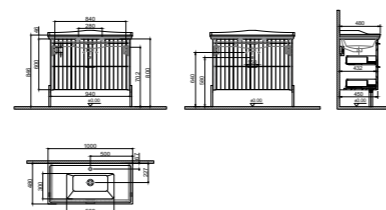

NOBLE

NEW

Product Code	Product Descriptions	Exterior / Interior Material	Price

KB710045	NOBLE 80 CM VANITY UNIT ARGENTO	MDF MATT LACQUER PAINT FINISH	466,00 €
KB710046	NOBLE 80 CM VANITY UNIT BIANCO	MDF MATT LACQUER PAINT FINISH	466,00 €
KB710047	NOBLE 80 CM VANITY UNIT LUNA	MDF MATT LACQUER PAINT FINISH	466,00 €
KB710048	NOBLE 80 CM VANITY UNIT LIGHT BLUE	MDF MATT LACQUER PAINT FINISH	466,00 €
KB710049	NOBLE 80 CM VANITY UNIT MINT	MDF MATT LACQUER PAINT FINISH	466,00 €

- Waste trap and strainer: These components are not included and must be purchased separately.
- Washbasin and Countertop: Not included in the product. Please refer to the product compatibility matrix/chart to select and order it separately.
- "Chrome Leg" and "Chrome Handle" are included. other colors must be ordered separately.

KB710050	NOBLE 100 CM VANITY UNIT ARGENTO	MDF MATT LACQUER PAINT FINISH	491,00 €
KB710051	NOBLE 100 CM VANITY UNIT BIANCO	MDF MATT LACQUER PAINT FINISH	491,00 €
KB710052	NOBLE 100 CM VANITY UNIT LUNA	MDF MATT LACQUER PAINT FINISH	491,00 €
KB710053	NOBLE 100 CM VANITY UNIT LIGHT BLUE	MDF MATT LACQUER PAINT FINISH	491,00 €
KB710054	NOBLE 100 CM VANITY UNIT MINT	MDF MATT LACQUER PAINT FINISH	491,00 €

- Waste trap and strainer: These components are not included and must be purchased separately.
- Washbasin and Countertop: Not included in the product. Please refer to the product compatibility matrix/chart to select and order it separately.
- "Chrome Leg" and "Chrome Handle" are included. other colors must be ordered separately.

- All furniture is covered by a 2-year warranty
- Please refer to the technical drawings for the exact dimensions of all products.

NOBLE

NEW

Product Code	Product Descriptions	Exterior / Interior Material	Price