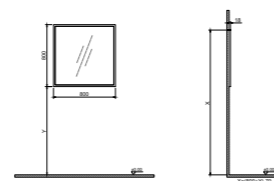

KB200008	KOBOS NOBLE 100 CM MDF FRAME MIRROR ARGENTO	MDF MATT LACQUER PAINT FINISH	248,00 €
KB200009	KOBOS NOBLE 100 CM MDF FRAME MIRROR BIANCO	MDF MATT LACQUER PAINT FINISH	248,00 €
KB200010	KOBOS NOBLE 100 CM MDF FRAME MIRROR LUNA	MDF MATT LACQUER PAINT FINISH	248,00 €
KB200011	KOBOS NOBLE 100 CM MDF FRAME MIRROR LIGHT BLUE	MDF MATT LACQUER PAINT FINISH	248,00 €
KB200012	KOBOS NOBLE 100 CM MDF FRAME MIRROR MINT	MDF MATT LACQUER PAINT FINISH	248,00 €