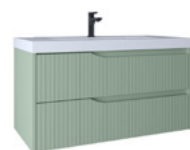

WxDxH 80x45x50 cm

- Waste trap and strainer: These components are not included and must be purchased separately.
- Washbasin and Countertop: Not included in the product. Please refer to the product compatibility matrix/chart to select and order it separately.