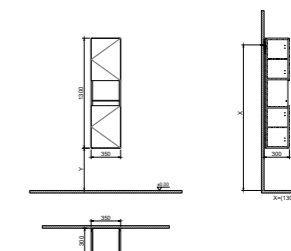

- All furniture is covered by a 2-year warranty.
- Please refer to the technical drawings for the exact dimensions of all products.