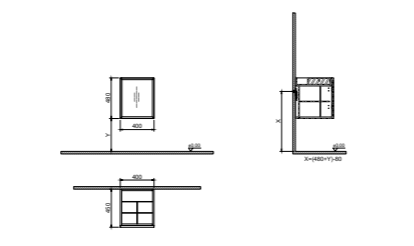

WxDxH 40x45x50 cm