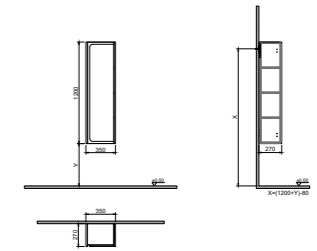

WxDxH 35x30x120 cm

- All furniture is covered by a 2-year warranty.
- Please refer to the technical drawings for the exact dimensions of all products.