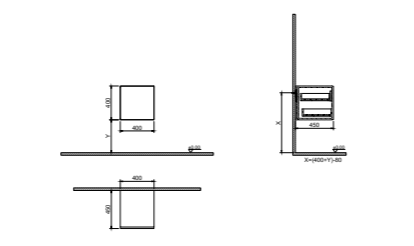

LUMIA NEW

Product Code	Product Descriptions	Exterior / Interior Material	Price

KB800062	KOBOS LUMIA 40 CM Slim Drawer Unit STONE GREY	MDF LACQUERED PANEL	202,00 €
KB800162	KOBOS LUMIA 40 CM Slim Drawer Unit PLATINUM	MDF LACQUERED PANEL	202,00 €
KB800262	KOBOS LUMIA 40 CM Slim Drawer Unit SMOKE GREY	MDF LACQUERED PANEL	202,00 €

WxDxH 40x45x40 cm

KB800063	KOBOS LUMIA 40 CM Glass Door Slim Unit with Organizer STONE GREY-R	MDF LACQUERED PANEL	279,00 €
KB800163	KOBOS LUMIA 40 CM Glass Door Slim Unit with Organizer PLATINUM	MDF LACQUERED PANEL	279,00 €
KB800263	KOBOS LUMIA 40 CM Glass Door Slim Unit with Organizer GREY	MDF LACQUERED PANEL	279,00 €