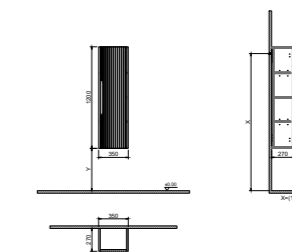

- All furniture is covered by a 2-year warranty.
- Please refer to the technical drawings for the exact dimensions of all products.