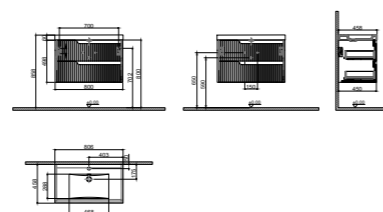

INFINITY

Product Code	Product Descriptions	Exterior / Interior	Price

KB100031	INFINITY 60 CM VANITY UNIT WHITE	MDF MATT LACQUER PAINT FINISH	427,00 €
KB100032	INFINITY 60 CM VANITY UNIT INDIGO GREY	MDF MATT LACQUER PAINT FINISH	427,00 €
KB100033	INFINITY 60 CM VANITY UNIT VANILLA	MDF MATT LACQUER PAINT FINISH	427,00 €
KB100034	INFINITY 60 CM VANITY UNIT GREEN	MDF MATT LACQUER PAINT FINISH	427,00 €
KB710113	INFINITY 60 CM VANITY UNIT ARGENTO	MDF MATT LACQUER PAINT FINISH	427,00 €

WxDxH 60x45x50 cm

- Waste trap and strainer: These components are not included and must be purchased separately.
- Washbasin and Countertop: Not included in the product. Please refer to the product compatibility matrix/chart to select and order it separately.

KB100035	INFINITY 80 CM VANITY UNIT WHITE	MDF MATT LACQUER PAINT FINISH	437,00 €
KB100036	INFINITY 80 CM VANITY UNIT INDIGO GREY	MDF MATT LACQUER PAINT FINISH	437,00 €
KB100037	INFINITY 80 CM VANITY UNIT VANILLA	MDF MATT LACQUER PAINT FINISH	437,00 €
KB100038	INFINITY 80 CM VANITY UNIT GREEN	MDF MATT LACQUER PAINT FINISH	437,00 €
KB710114	INFINITY 80 CM VANITY UNIT ARGENTO	MDF MATT LACQUER PAINT FINISH	437,00 €

WxDxH 80x45x50 cm

- Waste trap and strainer: These components are not included and must be purchased separately.
- Washbasin and Countertop: Not included in the product. Please refer to the product compatibility matrix/chart to select and order it separately.

- All furniture is covered by a 2-year warranty.
- Please refer to the technical drawings for the exact dimensions of all products.

INFINITY

Product Code	Product Descriptions	Exterior / Interior	Price