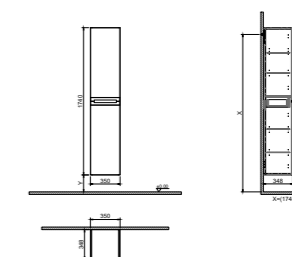

WxDxH 35x35x175 cm

- All furniture is covered by a 2-year warranty.
- Please refer to the technical drawings for the exact dimensions of all products.