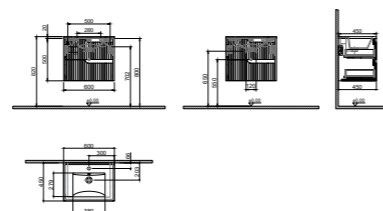

WxDxH 60x45x50 cm

- Waste trap and strainer: These components are not included and must be purchased separately.
- Washbasin and Countertop: Not included in the product. Please refer to the product compatibility matrix/chart to select and order it separately.