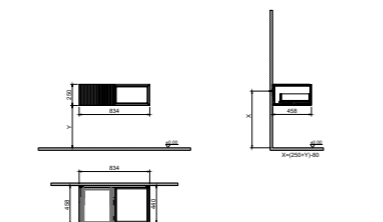

WxDxH 83x45x25 cm

- All furniture is covered by a 2-year warranty.
- Please refer to the technical drawings for the exact dimensions of all products.