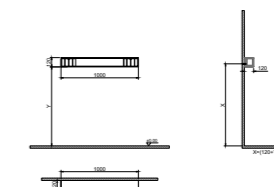

Compatible Washbasins			
VB008M42U003Y01102	INTEGRATED WASH BASIN, NOBLE 80X48 CM	INTEGRATED CERAMIC	79,00 €