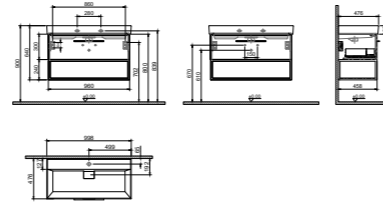

KB710077	GLOW BOY TALL CABINET FÜME L-R	MATT PET FOLIO FINISH OVER MDF	208,00 €
KB710078	GLOW BOY TALL CABINET LIGHT GREY L-R	MATT PET FOLIO FINISH OVER MDF	208,00 €
KB710079	GLOW BOY TALL CABINET BIANCO L-R	MATT PET FOLIO FINISH OVER MDF	208,00 €

WxDxH 35x35x175 cm