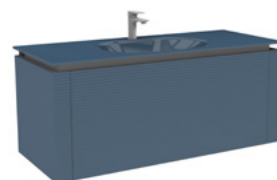

- Waste trap and strainer: These components are not included and must be purchased separately.
- Washbasin and Countertop: Not included in the product. Please refer to the product compatibility matrix/chart to select and order it separately.