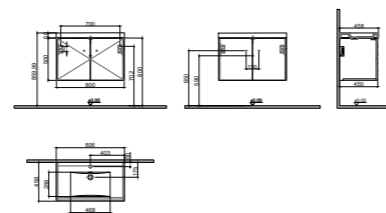

SERENITY

NEW

Product Code	Product Descriptions	Exterior / Interior Material	Price

KB790040	KOBOS SERENITY 80 CM Double Drawer Wall-hung Basin Unit ROSE	MELAMINE FACED PARTICLE BOARD	192,00 €
KB790140	KOBOS SERENITY 80 CM Double Drawer Wall-hung Basin Unit LATTE	MELAMINE FACED PARTICLE BOARD	192,00 €
KB790240	KOBOS SERENITY 80 CM Double Drawer Wall-hung Basin Unit MOON GREY	MELAMINE FACED PARTICLE BOARD	192,00 €
KB790340	KOBOS SERENITY 80 CM Double Drawer Wall-hung Basin Unit CARBON GREY	MELAMINE FACED PARTICLE BOARD	192,00 €

WxDxH 80x45x50 cm

- Waste trap and strainer: These components are not included and must be purchased separately.
- Washbasin and Countertop: Not included in the product. Please refer to the product compatibility matrix/chart to select and order it separately.

KB790440	KOBOS SERENITY 80 CM Double Door Wall-hung Basin Unit Unit ROSE	MELAMINE FACED PARTICLE BOARD	192,00 €
KB790540	KOBOS SERENITY 80 CM Double Door Wall-hung Basin Unit Unit LATTE	MELAMINE FACED PARTICLE BOARD	192,00 €
KB790640	KOBOS SERENITY 80CM Double Door Wall-hung Basin Unit MOON GREY	MELAMINE FACED PARTICLE BOARD	192,00 €
KB790740	KOBOS SERENITY 80CM Double Door Wall-hung Basin Unit CARBON GREY	MELAMINE FACED PARTICLE BOARD	192,00 €

WxDxH 80x45x50 cm

- Waste trap and strainer: These components are not included and must be purchased separately.
- Washbasin and Countertop: Not included in the product. Please refer to the product compatibility matrix/chart to select and order it separately.

- All furniture is covered by a 2-year warranty.
- Please refer to the technical drawings for the exact dimensions of all products.

SERENITY

NEW

Product Code	Product Descriptions	Exterior / Interior Material	Price