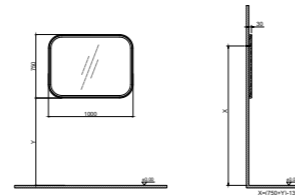

KB800022	KOBOS GLORÍA 75X100 MM MIRROR ARGENTO	OVAL RECTANGULAR MIRROR	424,00 €
KB800122	KOBOS GLORÍA 75X100 MM MIRROR BEIGE	OVAL RECTANGULAR MIRROR	424,00 €
KB800222	KOBOS GLORÍA 75X100 MM MIRROR BIANCO	OVAL RECTANGULAR MIRROR	424,00 €

WxDxH 75x3x100 cm

30 MM MDF LACQUER PAINT MATT FINISH 4 MM MIRROR- Led Lighting

- 4000K and IP44, luminaire LED lighting is available.
- It should be connected directly to 220V power and should not be controlled from a room switch or a second switch.