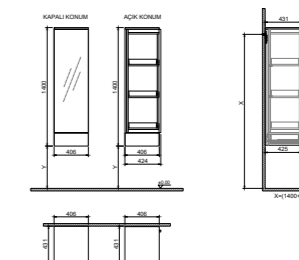

- All furniture is covered by a 2-year warranty.
- Please refer to the technical drawings for the exact dimensions of all products.