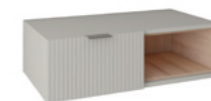

BELLA

Product Code	Product Descriptions	Exterior / Interior	Price

KB700033	KOBOS WALL HUNG UPPER UNIT WITH DOOR AND OPEN SHELF VANILLA	MDF MATT LACQUER PAINT FINISH / LEFTID WOOD	393,00 €
KB700034	KOBOS WALL HUNG UPPER UNIT WITH DOOR AND OPEN SHELF BLUE GREY	MDF MATT LACQUER PAINT FINISH / LEFTID WOOD	393,00 €
KB700035	KOBOS WALL HUNG UPPER UNIT WITH DOOR AND OPEN SHELF LUNA	MDF MATT LACQUER PAINT FINISH / LEFTID WOOD	393,00 €

WxDxH 62x27x25 cm