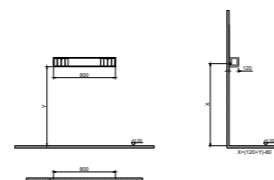

NOBLE

Product Code	Product Descriptions	Exterior / Interior Material	Price

KB200003	KOBOS NOBLE 80 CM MDF FRAME MIRROR ARGENTO	MDF MATT LACQUER PAINT FINISH	219,00 €
KB200004	KOBOS NOBLE 80 CM MDF FRAME MIRROR BIANCO	MDF MATT LACQUER PAINT FINISH	219,00 €
KB200005	KOBOS NOBLE 80 CM MDF FRAME MIRROR LUNA	MDF MATT LACQUER PAINT FINISH	219,00 €
KB200006	KOBOS NOBLE 80 CM MDF FRAME MIRROR LIGHT BLUE	MDF MATT LACQUER PAINT FINISH	219,00 €
KB200007	KOBOS NOBLE 80 CM MDF FRAME MIRROR MINT	MDF MATT LACQUER PAINT FINISH	219,00 €

WxDxH 80x2x80 cm

KB200008	KOBOS NOBLE 100 CM MDF FRAME MIRROR ARGENTO	MDF MATT LACQUER PAINT FINISH	248,00 €
KB200009	KOBOS NOBLE 100 CM MDF FRAME MIRROR BIANCO	MDF MATT LACQUER PAINT FINISH	248,00 €
KB200010	KOBOS NOBLE 100 CM MDF FRAME MIRROR LUNA	MDF MATT LACQUER PAINT FINISH	248,00 €
KB200011	KOBOS NOBLE 100 CM MDF FRAME MIRROR LIGHT BLUE	MDF MATT LACQUER PAINT FINISH	248,00 €
KB200012	KOBOS NOBLE 100 CM MDF FRAME MIRROR MINT	MDF MATT LACQUER PAINT FINISH	248,00 €

WxDxH 100x2x80 cm

KB500002	KOBOS NOBLE 80 CM OPEN SHELF ARGENTO	MDF MATT LACQUER PAINT FINISH	245,00 €
KB500003	KOBOS NOBLE 80 CM OPEN SHELF BIANCO	MDF MATT LACQUER PAINT FINISH	245,00 €
KB500004	KOBOS NOBLE 80 CM OPEN SHELF LUNA	MDF MATT LACQUER PAINT FINISH	245,00 €
KB500005	KOBOS NOBLE 80 CM OPEN SHELF LIGHT BLUE	MDF MATT LACQUER PAINT FINISH	245,00 €
KB500006	KOBOS NOBLE 80 CM OPEN SHELF MINT	MDF MATT LACQUER PAINT FINISH	245,00 €

- All furniture is covered by a 2-year warranty
- Please refer to the technical drawings for the exact dimensions of all products.

NOBLE

Product Code	Product Descriptions	Exterior / Interior Material	Price