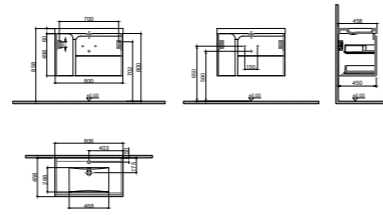

WxDxH 80x45x50 cm

- Waste trap and strainer: These components are not included and must be purchased separately.
- Washbasin and Countertop: Not included in the product. Please refer to the product compatibility matrix/chart to select and order it separately.