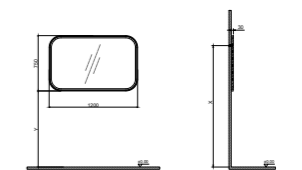

- All furniture is covered by a 2-year warranty.
- Please refer to the technical drawings for the exact dimensions of all products.