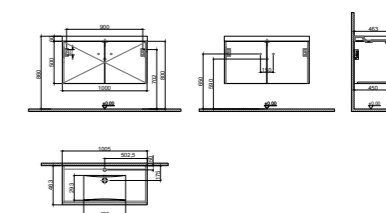

- All furniture is covered by a 2-year warranty.
- Please refer to the technical drawings for the exact dimensions of all products.