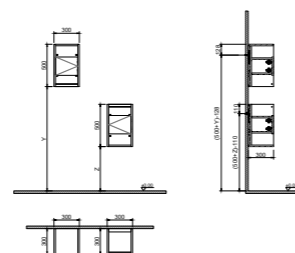

WxDxH 30x30x50 cm

- All furniture is covered by a 2-year warranty.
- Please refer to the technical drawings for the exact dimensions of all products.

SERENITY

NEW

Product Code	Product Descriptions	Exterior / Interior Material	Price
--------------	----------------------	------------------------------	-------