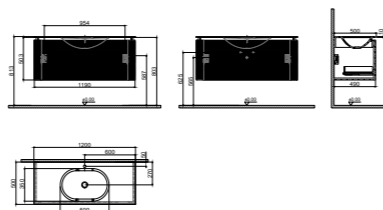

VANESSA

NEW

KOBOS

Product Code	Product Descriptions	Exterior / Interior Material	Price

KB800010	KOBOS VANESSA 100 CM Wall-hung Ribbed Glass MDF Drawer Vanity Unit DEEP BLUE	RIBBED GLASS COVERED MDF	578,00 €
KB810010	KOBOS VANESSA 100 CM Wall-hung Ribbed Glass MDF Drawer Vanity Unit VIZON	RIBBED GLASS COVERED MDF	578,00 €

WxDxH 100x50x50 cm

- Waste trap and strainer: These components are not included and must be purchased separately.
- Washbasin and Countertop: Not included in the product. Please refer to the product compatibility matrix/chart to select and order it separately.

KB800011	KOBOS VANESSA 120 CM Wall-hung Ribbed Glass MDF Drawer Vanity Unit DEEP BLUE	RIBBED GLASS COVERED MDF	625,00 €
KB810011	KOBOS VANESSA 120 CM Wall-hung Ribbed Glass MDF Drawer Vanity Unit VIZON	RIBBED GLASS COVERED MDF	625,00 €

WxDxH 120x50x50 cm

- Waste trap and strainer: These components are not included and must be purchased separately.
- Washbasin and Countertop: Not included in the product. Please refer to the product compatibility matrix/chart to select and order it separately.

- All furniture is covered by a 2-year warranty
- Please refer to the technical drawings for the exact dimensions of all products.

VANESSA

NEW

KOBOS

Product Code	Product Descriptions	Exterior / Interior Material	Price

KB800012	KOBOS VANESSA Wall-hung Ribbed Glass MDF Tall Cabinet DEEP BLUE	RIBBED GLASS COVERED MDF	647,00 €
KB810012	KOBOS VANESSA Wall-hung Ribbed Glass MDF Tall Cabinet VIZON	RIBBED GLASS COVERED MDF	647,00 €

WxDxH 40x35x140 cm

KB3VTR1000	VANESSA INTEGRATED GLASS BASIN, DEEP BLUE, 100X50 CM	INTEGRATED	152,00 €
KB5VTR1000	VANESSA INTEGRATED GLASS BASIN, MINK, 100X50 CM	INTEGRATED	152,00 €

WxDxH 100x50x1 cm