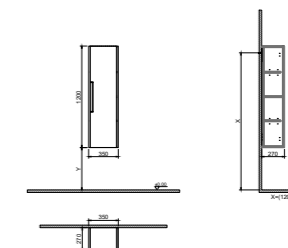

WxDxH 35x30x120 cm

- All furniture is covered by a 2-year warranty.
- Please refer to the technical drawings for the exact dimensions of all products.